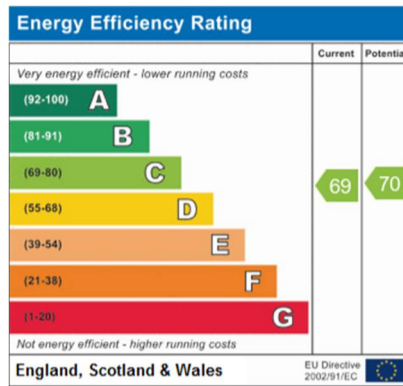

## Priory Hill, Dartford, DA1

**Ashton  
Reeves**  
ESTATE AGENTS  
Multi-Award Winning  
Estate Agent

**Priory Hill, Dartford, DA1**  
**£900 per month**

**Priory Hill, Dartford, DA1**  
**£900 per month**