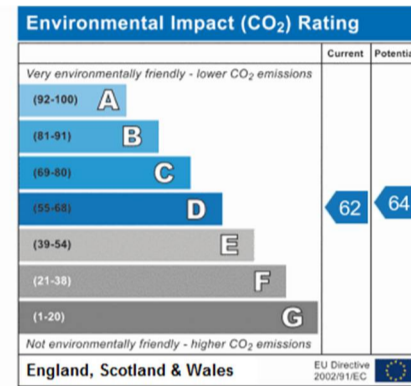

Priory Hill, Dartford, DA1
£900 per month

Viewing Strictly by Appointment via Ashton Reeves

Contact
Ashton Reeves
67 Bexley High Street
Bexley
Kent
DA5 1AA

info@ashtonreeves.co.uk
01322 55 99 55
www.ashtonreeves.co.uk

Ashton Reeves wish to advise prospective purchasers that we have not checked the services or appliances. These particulars have been prepared as a guide only, any floor-plan or map is for illustrative purposes only. Ashton Reeves, for themselves and for the vendors or lessors of this property whose agents they are given notice that: the particulars have been produced in good faith; do not constitute any part of a contract; no person in the employment of Ashton Reeves has any authority to make or give any representation of warranty in relation to this property.