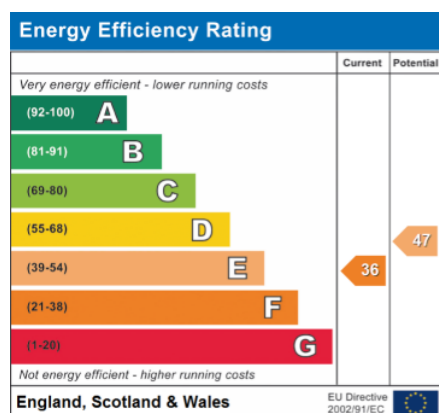

Move Hub

8 Mulberry Place, Pinnell Road, Eltham, London, SE9

020 8859 1700

info@movehub.co.uk

High Street, Somersham, PE28

Asking price of £109,995 Freehold