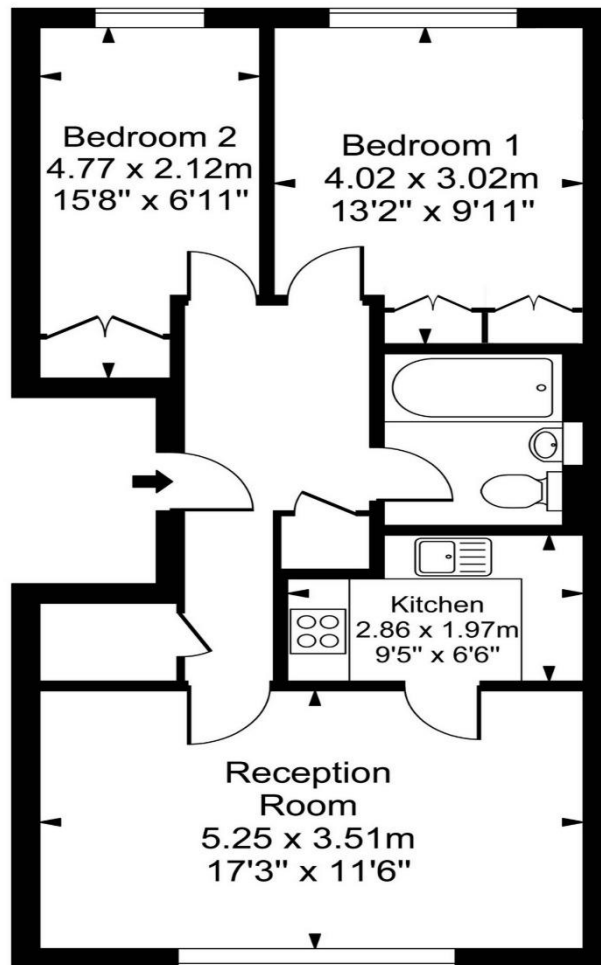

LONDON ESTATES

Cressy Court, Wingate Road, Hammersmith, W6

£1495.00 per month

 2  1  1  Y

TO LET

LONDON ESTATES

Cressy Court

Approx. Gross Internal Area
60.50 Sq M - 651 Sq Ft

Second Floor

Every attempt is made to assure accuracy, however measurements are approximate and for illustrative purposes only. Not to scale.
Floor plan by www.frameworkphotos.co.uk