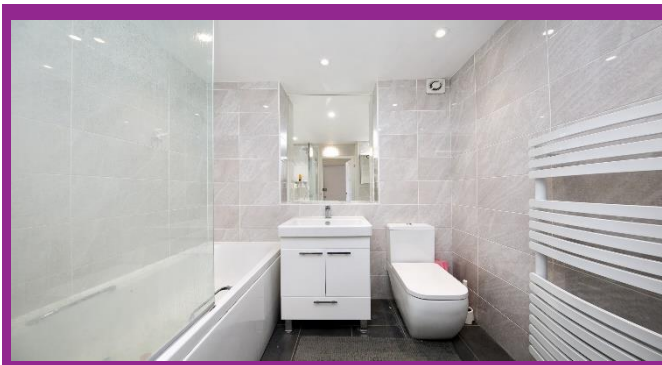

LONDON ESTATES

Cressy Court, Wingate Road, Hammersmith, W6

£1495.00 per month

 2  1  1  Y

TO LET

LONDON ESTATES

Cressy Court

Approx. Gross Internal Area
60.50 Sq M - 651 Sq Ft