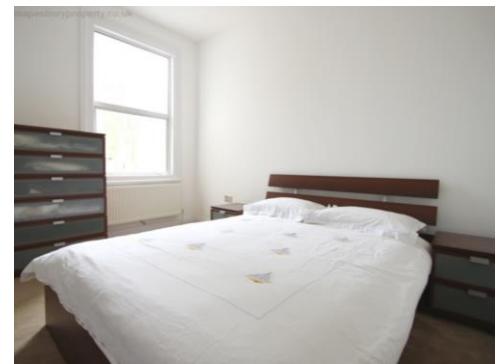

Pine Road, Cricklewood, NW2  
**£720 per week (+1 week fee)**

- 4 bedroom flat in NW2
- 2 bathrooms
- High Ceilings
- Private Terrace
- Fully fitted kitchen
- Private Roof terrace