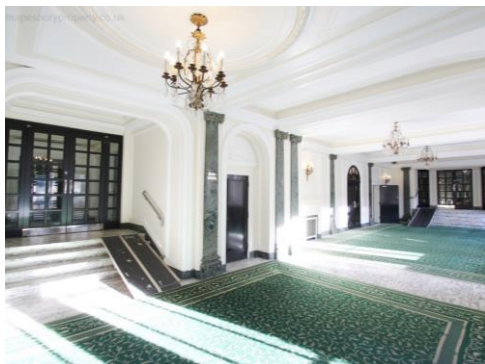

Portsea Hall, Marble Arch, W2
£470 per week +1 week agent fee

- Available Now
- Wooden Floors
- Lift/Porter/CCTV
- Stylish 1 Bedroom Flat
- Opposite Hyde Park/Tube
- Size: 570 Sq. Ft. (EPC:66)