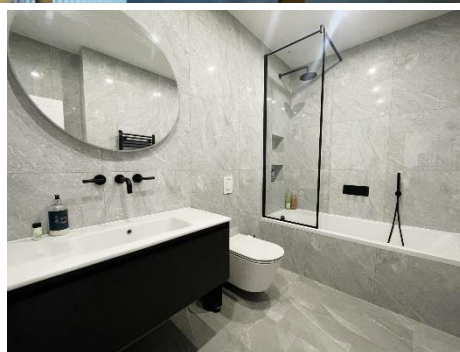

# MAPESBURY

**Brondesbury Road, Queens Park, NW6**

**£775 per week**

- 2 Bed|2 Bath|1 Rec
- First Floor
- New Boutique Home
- Close to Schools
- Wooden Floors
- High Ceilings
- Luxury Interiors
- Ideal for a Couple