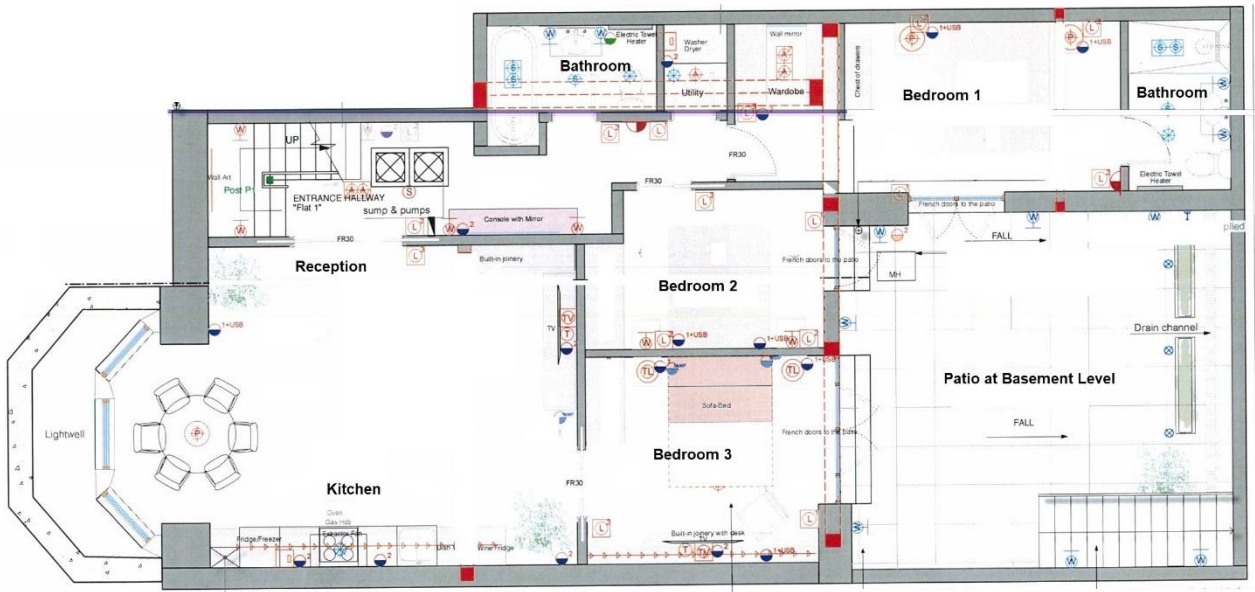

MAPESBURY

Brondesbury Road, Queens Park, NW6

£1,108 per week

- New Boutique Home
- 3 Bed|2 Bath|1 Rec
- Basement Flat
- High Ceilings
- Miele Appliances
- Ample Storage
- Amtico Flooring
- Private Patio

Basement Flat Brondesbury Park NW6 6BS
GIA: 915 Sq Ft (85 Sq M) Approx.