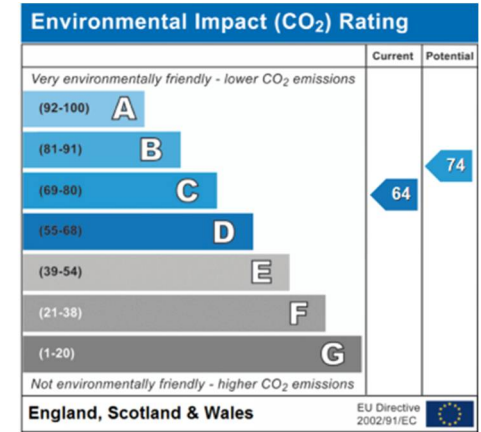

Penwith Road, Earlsfield, London, SW18

For Sale: £650,000

IMPORTANT NOTICE
Descriptions of the property are subjective and are used in good faith as an opinion and NOT as a statement of fact. Please make further specific enquires to ensure that our descriptions are likely to match any expectations you may have of the property. We have not tested any services, systems or appliances at this property. We strongly recommend that all the information we provide be verified by you on inspection, and by your Surveyor and Conveyancer.