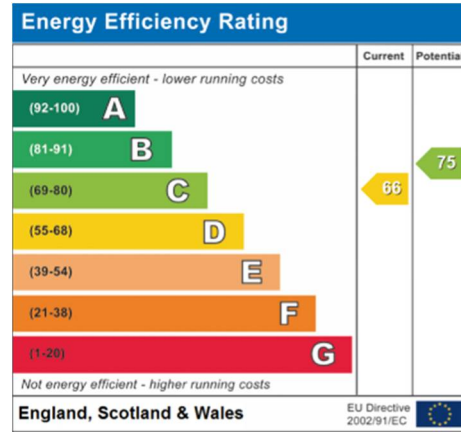

SEYMOURGREEN
AT THE HEART ♥ OF YOUR MOVE

Penwith Road, Earlsfield, London, SW18

For Sale: £650,000

IMPORTANT NOTICE
Descriptions of the property are subjective and are used in good faith as an opinion and NOT as a statement of fact. Please make further specific enquires to ensure that our descriptions are likely to match any expectations you may have of the property. We have not tested any services, systems or appliances at this property. We strongly recommend that all the information we provide be verified by you on inspection, and by your Surveyor and Conveyancer.

Seymour Green, 483 Merton Road, London SW18 5LE
T: 020 8870 0111 F: 020 3302 9598 E: southfields@seymour-green.co.uk W: seymour-green.co.uk