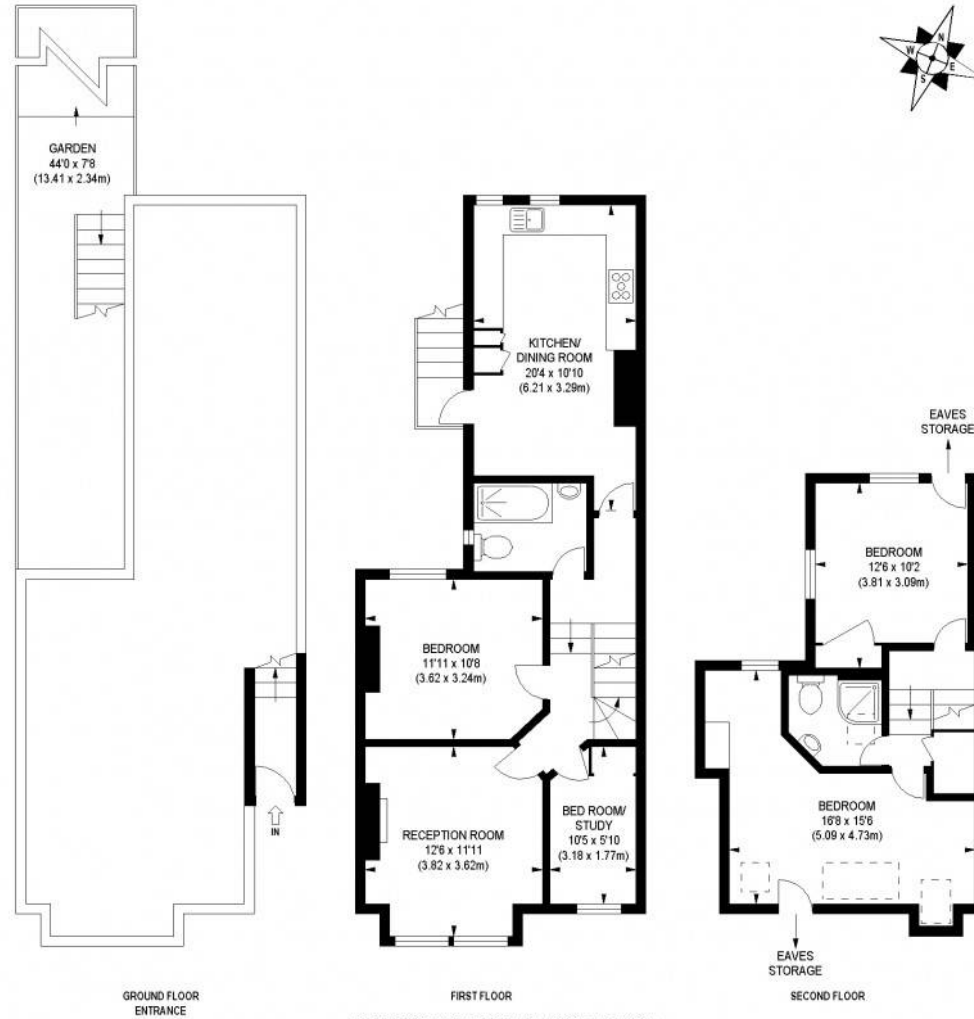

SEYMOURGREEN
AT THE HEART OF YOUR MOVE

APPROX. GROSS INTERNAL FLOOR AREA 1100 SQ FT / 102.19 SQ M

Illustration for identification purposes only, not to scale
All measurements are maximum, and includes wardrobes and window bays where applicable
Prepared by Pixangle © . Tel 020 8870 2118