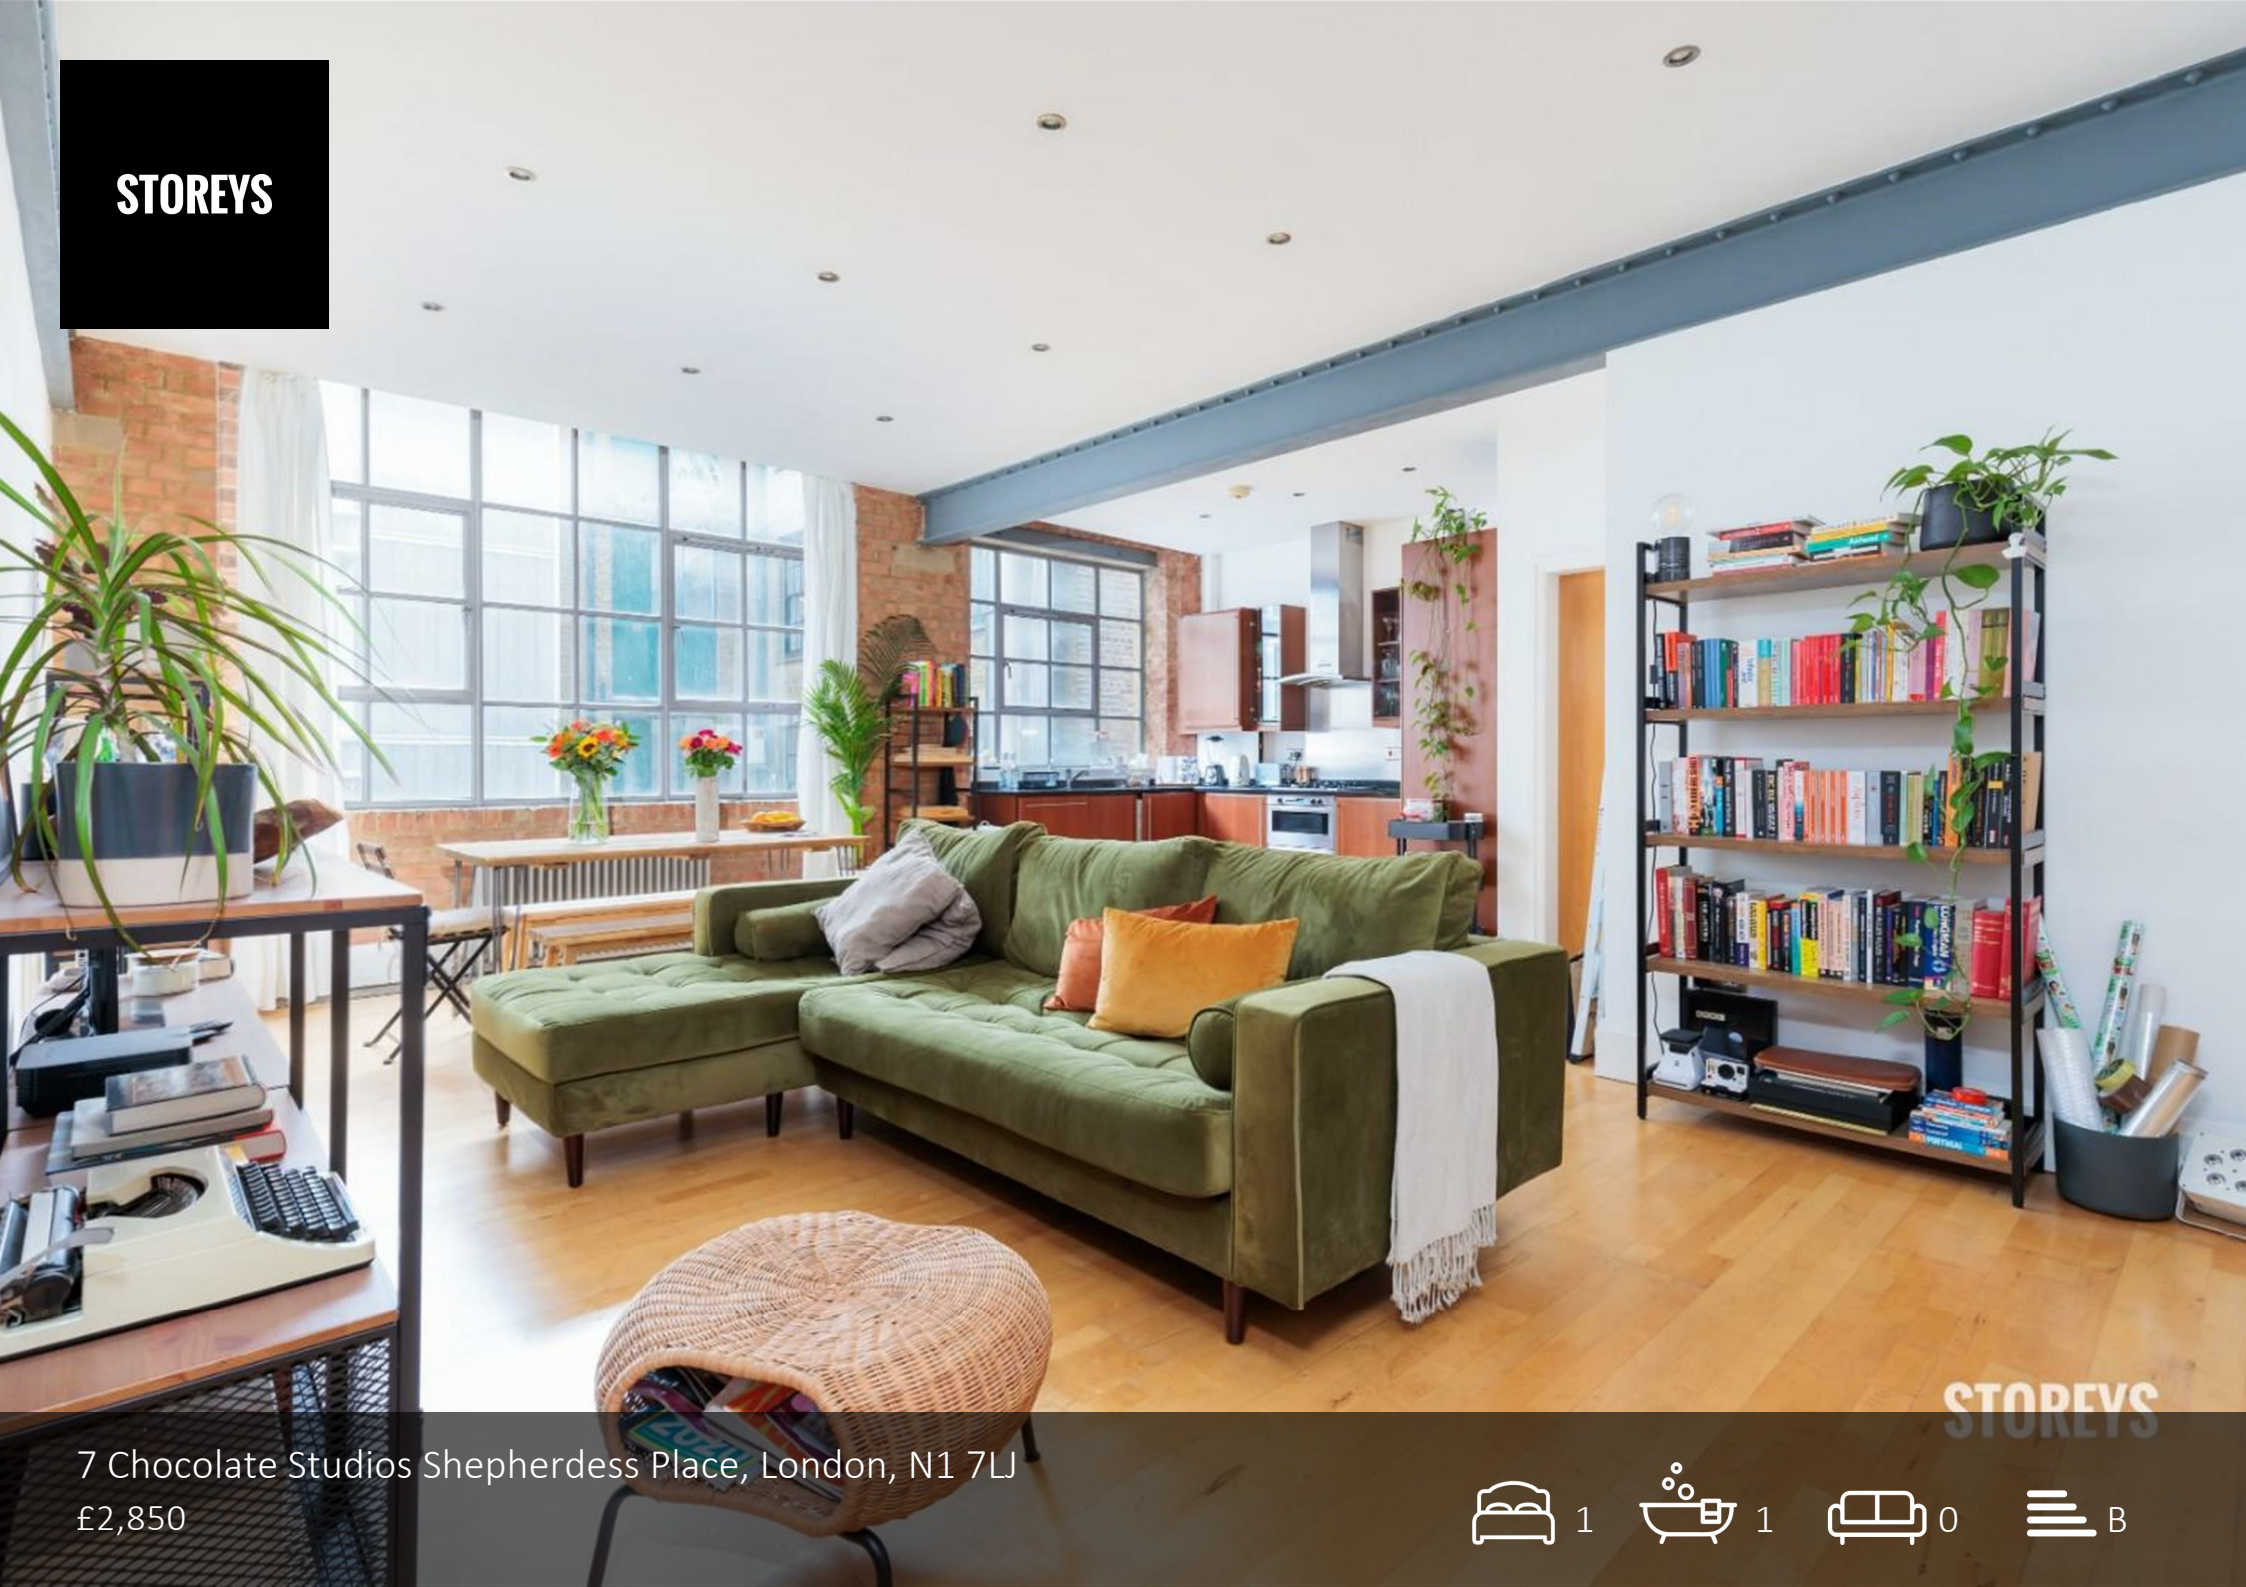

STOREYS

7 Chocolate Studios Shepherdess Place, London, N1 7LJ
£2,850

STOREYS

Floor Plan

Area Map

Accommodation

Viewing

Please contact our Storeys of London Office on 0207-096-0666 if you wish to arrange a viewing appointment for this property or require further information.